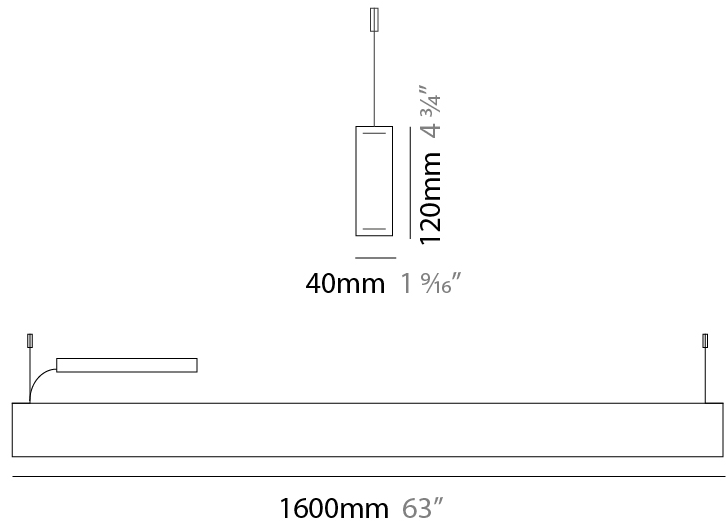

PROJECT _____
TYPE _____
SPECIFIER _____
QUANTITY _____
DATE _____

LED120 SUSPENSION

D71026-

base number   Color   Finish
Temperature   Options

1. To build a product code in our configurator select the specify button on the base model # product page
2. To build a manual product code on this datasheet choose from the options listed below in blue font and add the suffix to the base model #

GENERAL

Series: Woodlin
Subseries: LED120
Brand: Tunto
Division: Design
Mounting Type: Suspension
Mounting Location: Ceiling
Subcategory: Pendant

PHYSICAL

Shape: Rectangle
Length (mm): 1600
Length (in): 63
Width (mm): 40
Width (in): 1 9/16
Height (mm): 120
Height (in): 4 3/4
Max. Overall Height (mm): 2120
Max. Overall Height (in): 83 7/16
Light Distribution: Direct / Indirect
Diffuser: Opal
Fixture Finish: WAL / ASH / OAK / BLK / WHI
Fixture Material: Wood
Cable Details: 2000mm / 78 3/4"

ELECTRICAL

Lamp Type: LED
Input Wattage (W): 74
Total Output Wattage (W): 63
Dimming: Tri-Mode (Non-Dimming and Phase Dimming (120Vac only) and 0-10V Dimming)
Driver Included: Yes
Driver Location: Integrated
Driver Type: Constant Current - Universal
Driver Class: Class 2
Input Voltage (V): 120 - 277
Constant Current (MA): 700

LED

Color Temperature (°K): 2700 / 3000 / 4000
Max. Delivered Lumen (lm): 3600
CRI: >93 CRI
Lamp Life (hrs): 50000

OPTICAL

RATINGS AND CERTIFICATIONS

Certified By: Certified for North American Standards
IP rating: IP20